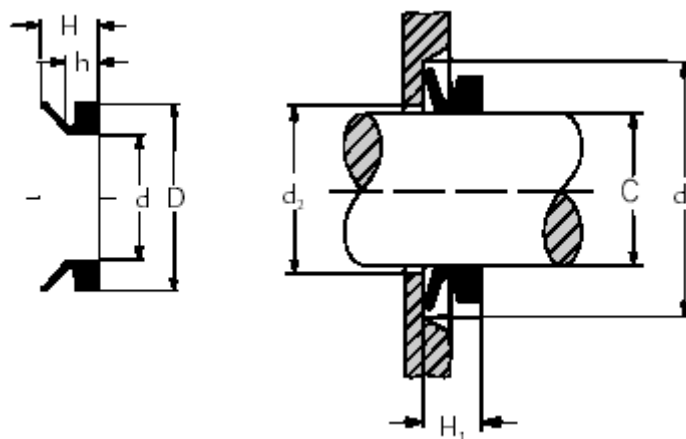

Article number: 17950008

Description: KLEE V-ring VA 50-8 NBR 60

## Measures

$C = 8-9,5$

$d = 7$

$D = 11.0$

$d_1 = C+6$

$d_2 = C+1$

$h = 2.4$

$H = 3.7$